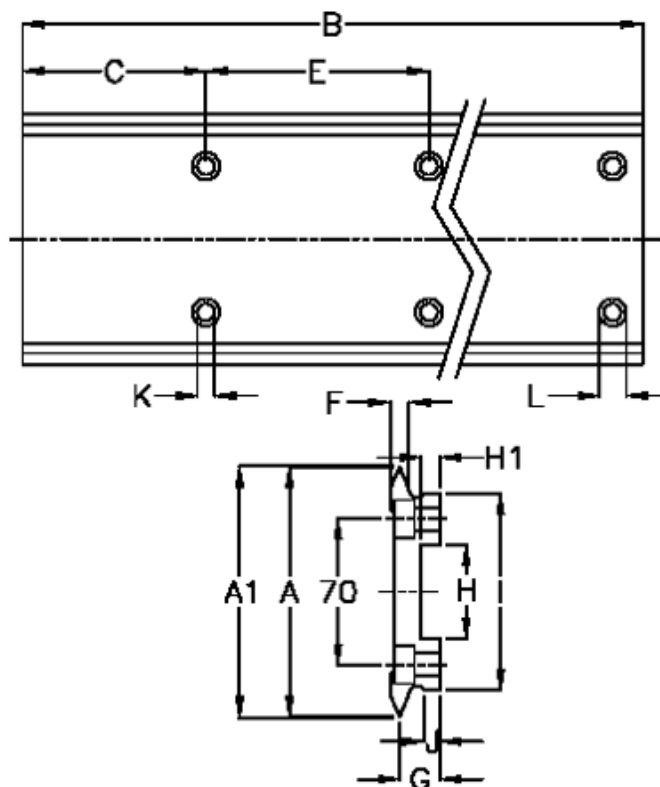

Article number: 057121112561

Description: Hepco GV3 slide NL 120 L1256 P1
with counterbored holes

Measures

A	= 120	H	= 45
A1	= 120.74	H1	= 9.5
B	= 1256	I	= 94.0
C	= 88.0	J	= 4.80
E	= 180	K	= 11.0
F	= 9.21	L	= 18 x 10
For bearing = J54		Precision type	= P1
G	= 19.5	Weight kg/1000	= 15.00